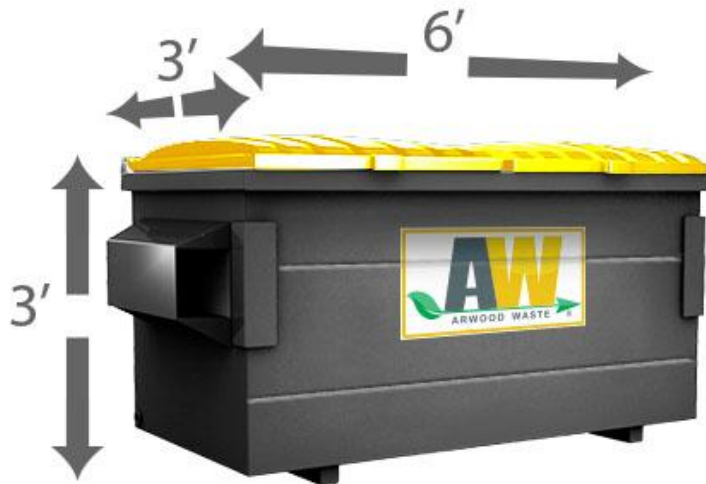

Efficient and Clean Usage.

Unlike our larger roll off dumpsters, front loading dumpsters are filled from the top and either side of the dumpster. Front load dumpsters are available in sizes from 2 yards, 4 yards, 6 yards and 8 yards across and can be used for either recycling or garbage. Front load dumpsters come in a variety of sizes and can be rented on a temporary or permanent basis. Garbage collection frequency varies anywhere from daily to monthly pick up depending on the amount of waste generated.

2 Yard Front Load Dumpster

Our 2 yard front loading dumpster is ideal for small waste volume businesses and mixed debris. This dumpster is fully enclosed and is perfect for municipal solid waste and mixed trash. Dumpsters are serviced as frequently as every day to less frequently monthly pick up.

This dumpster is ideal for:

- Small Restaurants
- Medical Clinics
- Companies with up to 25 employees

Specifications:

- Dimensions: 6' x 3' x 3'
- Commercial application only.
- Requires a 3 year contract.

*Actual dumpster sizes and colors may vary by market.

4 Yard Front Load Dumpster

The 4 yard front loading commercial dumpster easily services small businesses, mixed debris projects and most other uses. This dumpster is fully enclosed with side doors and is perfect for municipal solid waste and mixed trash. Dumpsters are serviced as frequently as every day and are easy to maneuver.